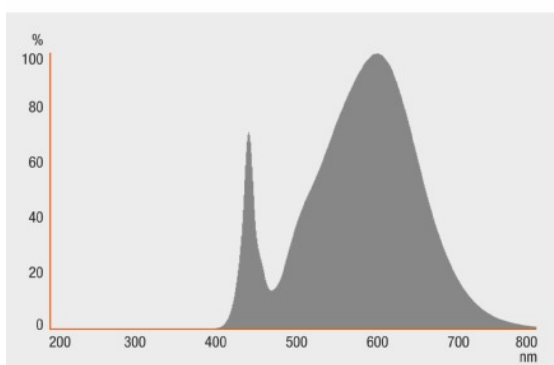

Product datasheet

Outer bulb	A60
Length	110.0 mm

Colors & materials

Lamp mercury content	0.0 mg
Mercury-free	Yes

Lifespan

Nominal lamp life time	20000 h
Rated lamp life time	20000 h
Number of switching cycles	100000

Additional product data

Spectral power distribution

Base (standard designation)	E27
New article	NEW
Design / version	Frosted
Appropriate disposal acc. to WEEE	Yes
Footnote used only for product	All technical parameters apply to the entire lamp/Due to the complex production process for light-emitting diodes, the typical values shown for the technical LED parameters are purely statistical values that do not necessarily match the actual technical parameters of