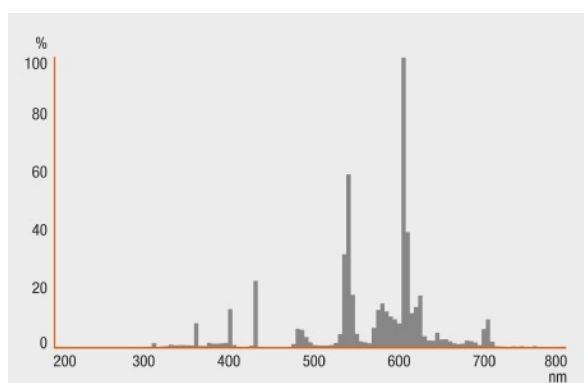

Dimensions & weight

Product line drawing

Maximum diameter	56.0 mm
------------------	---------

Product datasheet

Overall length	138.0 mm
Product weight	75.00 g

Colors & materials

Mercury-free	No
Lamp mercury content	1.7 mg

Lifespan

Nominal lamp life time	8000 h
Number of switching cycles	10000
Rated lamp life time	8000 h

Additional product data

Spectral power distribution

Base (standard designation)	E27
Appropriate disposal acc. to WEEE	Yes
Footnote used only for product	Also available in LUMILUX Cool White (840) and Cool Daylight (865) on request/Also available with B22d base on request