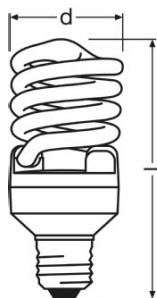

Technical data

Electrical data

Nominal wattage	23 W
Nominal voltage	220...240 V
Rated wattage	23 W
Claimed equiv. conventional lamp power	107 W
Power factor λ	0.55
Operating frequency	50...60 Hz
Nominal current	0.23 A
Energy consumption	23 kWh/1000h

Dimensions & weight

Product line drawing

Maximum diameter	56.0 mm
------------------	---------

Product datasheet

Overall length	138.0 mm
Product weight	75.00 g

Colors & materials

Mercury-free	No
Lamp mercury content	1.7 mg